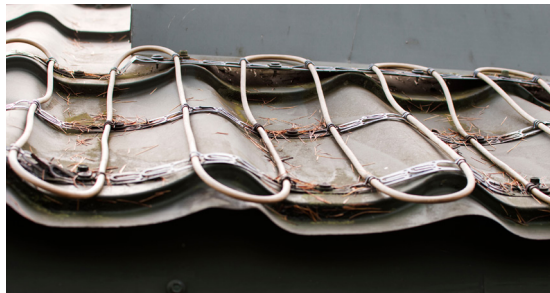

34000003 - screwed onto roof surface