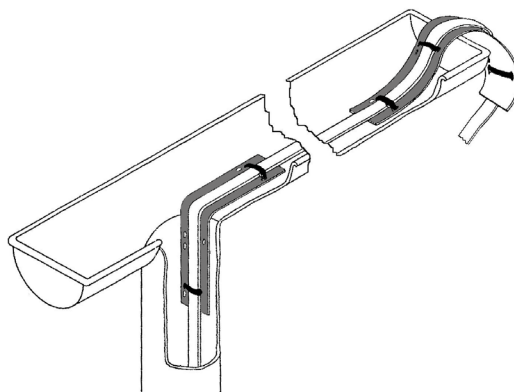

40049009 • Mounting bracket for easy installation in gutter & down drain
Holds 3 cables (max ø8) & 2 cables (max ø6) • C-C 23mm
10x86mm • Plastic • 25 pc./package

40049010 • Clips for down drain
Holds 2 cables (max ø8) • C-C 20mm
6x32mm • Plastic • 25 pc./package

Version 1-062024

Heatcom Corporation A/S
Barmstedt Allé 6
5500 Middelfart
Tel. +45 63 41 77 77
Sales@Heatcom.dk

DATA SHEET

40049014 • Edge protector for cable, suitable from gutter to down drain
25x300x1,0mm • Stainless steel • 1 pc./package

40049013 • Traverse for transition between gutter & down drain
Connects to e.g metal chain hanging into the down drain
ø6x290mm • Stainless steel • 1 pc./package

40049016 • Chain for down drain, to support the load of the cable
2,5x20mm link • Stainless steel • 100 m/spool

40049013 - Traverse holding chain & cable

34000003 - screwed onto roof surface

40049009 - holding 3 pc. 7mm cables

40049014 - protecting the cable going from gutter to down drain

40049017 - holding 2 pc. self-limiting cables