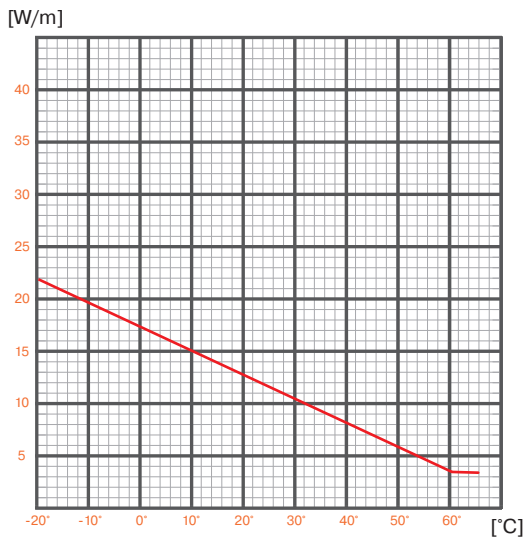

SELF-REGULATING 15W/M

DESCRIPTION	OUTPUT@10°C	LENGTH
Self-regulating heating cable, black	15 W/m	250m

MAX LENGTHS				
Start temperature	On pipe		In pipe	
	10 A	16 A	10 A	16 A
10 °C	76 m	80 m	46 m	48 m
0 °C	74 m	75 m	40 m	43 m
-20 °C	66 m	66 m	28 m	32 m

LINK TO OUR WEBSITE

Version 1-112023

Heatcom Corporation A/S
Barmstedt Allé 6
DK-5500 Middelfart
Tel. +45 63 41 77 77
Sales@Heatcom.dk