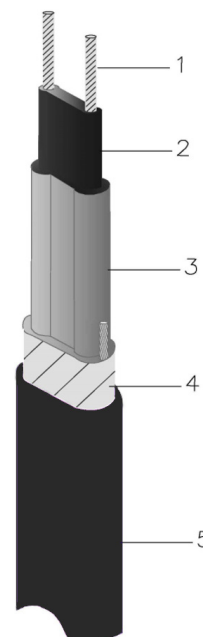

SELF-REGULATING 15 W/M

Frost protection for pipes (inside/outside)

This is a self-regulating heating cable designed to provide effective frost protection for pipes. The cable's self-regulating matrix lowers the heating effect of the cable as the temperature rises and, conversely, raises the heating effect at lower temperatures.

The cable can be fitted on the outside of pipes as traditional frost protection but also inside pipes with drinking water. When installing on the outside of plastic pipes, it is advantageous to apply aluminium tape along the entire length of the pipe. This will ensure good heat distribution.

On drum containing 250m cable.

TECHNICAL DATA

Nominal power	15 W/m @ 10 °C
Supply voltage	230 V
Cable dimensions	10,5 mm x 5 mm (+/-0,5 mm)
Conductor insulation	Polyolefin
Conductor dimension	2 x 0,56 mm ² , tinned
Earthing	Aluminium Mylar tape with copper conductor
Heating cable, outer sheath	Polyolefin, modified
Colour	Black, RAL 9005 matte
Permissible cable temperature	Max. 65 °C (85 °C afbrudt)
Min. bending radius	30 mm, along the thin side
Warranty	5 years
Minimum installation temperature	- 15 °C
Approval	CE
Standard	IEC/EN 62395
Tolerance power @ 10° C	- 10 %...+20 %

CONSTRUCTION

1	Conductor
2	Regulating Matrix
3	Conductor insulation
4	Earthing
5	Outer sheath

APPLICATIONS

Outside of pipe	✓
Inside of pipe	✓

ACCESSORIES

Aluminum tape
Thermostat
Brass fitting (inside of pipe)
Connection kit