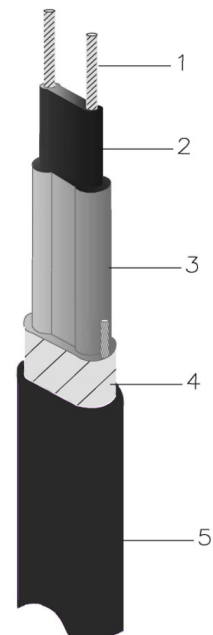

HCSELF - 15W/M

Frost protection of pipes

This is a self-regulating heating cable designed to provide effective frost protection for pipes. The cable's self-regulating matrix lowers the heating effect of the cable as the temperature rises and, conversely, raises the heating effect at lower temperatures.

The cable can be fitted on the outside of pipes as traditional frost protection but also inside drain pipes and similar. When installing on the outside of plastic pipes, aluminium tape is applied along the entire length of the pipe. This will ensure good heat distribution.

It is recommended that the cable be controlled by means of a thermostat with a sensor mounted under the insulation.

The cable meets the requirements of IEC / EN 62395 for frost protection in private homes and industry.

Delivered on drum containing 250m cable.

TECHNICAL DATA

Nominal power	15 W/m @ 10 °C
Supply voltage	230 V
Cable dimensions	10,5 mm x 5 mm (+/-0,5 mm)
Conductor insulation	Polyolefin
Conductor dimension	2 x 0,56 mm ² , tinned
Earthing	Aluminium Mylar tape with copper conductor
Heating cable, outer sheath	Polyolefin, modified
Colour	Black, RAL 9005 matte
Permissible cable temperature	Max. 65 °C (85 °C afbrudt)
Min. bending radius	30 mm, over the wide surface
Warranty	5 years
Minimum installation temperature	-15 °C
Approval	CE • UKCA
Standard	IEC/EN 62395
Tolerance power @10° C	-10 %...+20 %