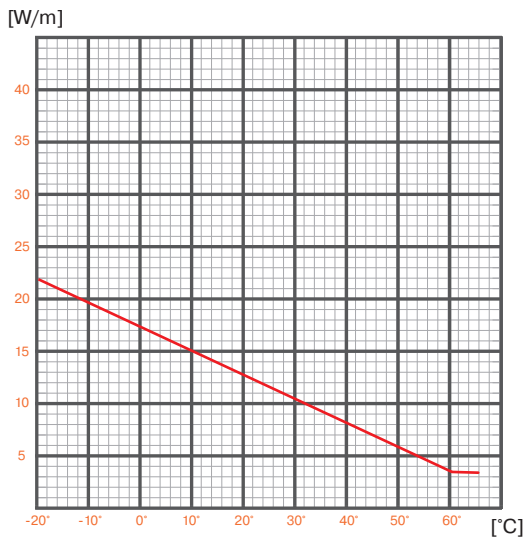

PRODUCT OVERVIEW

5
WARRANTY

HCSELF - 15W/M

DESCRIPTION	OUTPUT@10°C	LENGTH
HCSELF, self-regulating heating cable, black	15 W/m	250m

MAX LENGTHS				
Start temperature	On pipe		In drain pipes	
	10 A	16 A	10 A	16 A
10 °C	76 m	80 m	46 m	48 m
0 °C	74 m	75 m	40 m	43 m
-20 °C	66 m	66 m	28 m	32 m

LINK TO OUR WEBSITE

Version 2-072024

Heatcom Corporation A/S
Barmstedt Allé 6
DK-5500 Middelfart
Tel. +45 63 41 77 77
Sales@Heatcom.dk