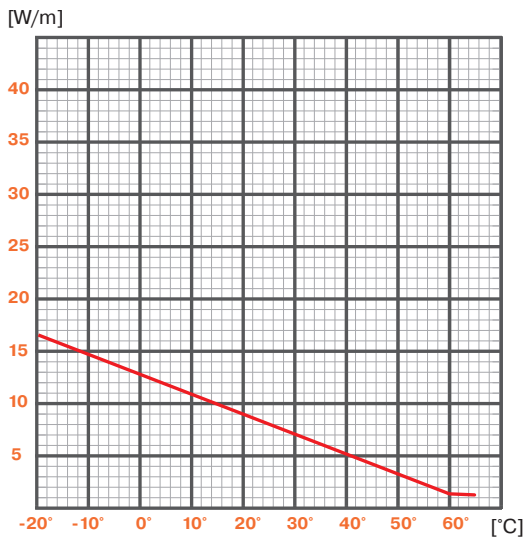

#### TECHNICAL DATA

Nominal power	11 W/m @10 °C
Supply voltage	230 V
Cable dimensions	10,5 mm x 5 mm (+/-0,5 mm)
Conductor insulation	Polyolefin
Conductor dimension	2 x 0,56 mm <sup>2</sup> , tinned
Earthing	Aluminium Mylar tape with copper conductor
Heating cable, outer sheath	Polyolefin, modified
Colour	Purple, RAL 4005
Permissible cable temperature	Max. 65 °C (85 °C afbrudt)
Min. bending radius	30 mm, along the thin side
Warranty	5 years
Minimum installation temperature	-15 °C
Approval	CE
Standard	IEC/EN 62395
Tolerance power @10° C	-10 %...+20 %

## SELF-REGULATING 11W/M

DESCRIPTION	OUTPUT@10°C	LENGTH
Self-regulating heating cable, purple	11 W/m	250m

MAX LENGTHS				
Start temperature	On pipe		In pipe	
	10 A	16 A	10 A	16 A
10 °C	89 m	100 m	52 m	60 m
0 °C	80 m	90 m	48 m	54 m
-20 °C	68 m	79 m	40 m	47 m