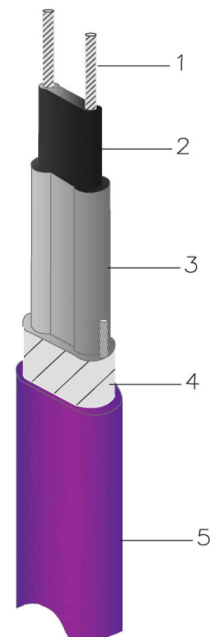

SELF-REGULATING 11W/M

Frost protection for pipes (inside/outside)

This is a self-regulating heating cable designed to provide effective frost protection for pipes. The cable's self-regulating matrix lowers the heating effect of the cable as the temperature rises and, conversely, raises the heating effect at lower temperatures.

The cable can be fitted on the outside of pipes as traditional frost protection but also inside pipes with drinking water. When installing on the outside of plastic pipes, it is advantageous to apply aluminium tape along the entire length of the pipe. This will ensure good heat distribution.

It is recommended that the cable be controlled by means of a thermostat with a sensor mounted under the insulation.

The cable meets the requirements of IEC / EN 62395 for frost protection in private homes and industry.

On drum containing 250m cable.

TECHNICAL DATA

Nominal power	11 W/m @10 °C
Supply voltage	230 V
Cable dimensions	10,5 mm x 5 mm (+/-0,5 mm)
Conductor insulation	Polyolefin
Conductor dimension	2 x 0,56 mm², tinned
Earthing	Aluminium Mylar tape with copper conductor
Heating cable, outer sheath	Polyolefin, modified
Colour	Purple, RAL 4005
Permissible cable temperature	Max. 65 °C (85 °C afbrudt)
Min. bending radius	30 mm, along the thin side
Warranty	5 years
Minimum installation temperature	-15 °C
Approval	CE
Standard	IEC/EN 62395
Tolerance power @10° C	-10 %...+20 %

CONSTRUCTION

1	Conductor
2	Regulating Matrix
3	Conductor insulation
4	Earthing
5	Outer sheath

APPLICATIONS

Outside of pipe	✓
Inside of pipe	✓

ACCESSORIES

Aluminum tape
Thermostat
Brass fitting (inside of pipe)
Connection kit

Version 2-092023

Heatcom Corporation A/S
Barmstedt Allé 6
DK-5500 Middelfart
Tel. +45 63 41 77 77
Sales@Heatcom.dk