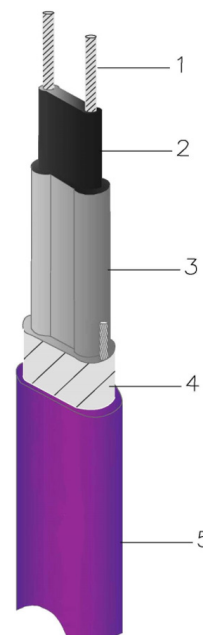

HCSELF - 11W/M

Frost protection for pipes (inside/outside)

This is a self-regulating heating cable designed to provide effective frost protection for pipes. The cable's self-regulating matrix lowers the heating effect of the cable as the temperature rises and, conversely, raises the heating effect at lower temperatures.

The cable can be fitted on the outside of pipes as traditional frost protection but also inside pipes. When installing on the outside of plastic pipes, it is advantageous to apply aluminium tape along the entire length of the pipe. This will ensure good heat distribution.

It is recommended that the cable be controlled by means of a thermostat with a sensor mounted under the insulation.

The cable meets the requirements of IEC / EN 62395 for frost protection in private homes and industry.

On drum containing 250m cable.

TECHNICAL DATA

Nominal power	11 W/m @10 °C
Supply voltage	230 V
Cable dimensions	10,5 mm x 5 mm (+/-0,5 mm)
Conductor insulation	Polyolefin
Conductor dimension	2 x 0,56 mm², tinned
Earthing	Aluminium Mylar tape with copper conductor
Heating cable, outer sheath	Polyolefin, modified
Colour	Purple, RAL 4005
Permissible cable temperature	Max. 65 °C (85 °C afbrudt)
Min. bending radius	30 mm, over wide surface
Warranty	5 years
Minimum installation temperature	-15 °C
Approval	CE • UKCA
Standard	IEC/EN 62395
Tolerance power @10° C	-10 %...+20 %

CONSTRUCTION

1	Conductor
2	Regulating Matrix
3	Conductor insulation
4	Earthing
5	Outer sheath

APPLICATIONS

Outside of pipe	✓
Inside of pipe	✓

ACCESSORIES

Aluminum tape
Thermostat
Brass fitting (inside of pipe)
Connection kit

Version 3-082024

Heatcom Corporation A/S
Barmstedt Allé 6
DK-5500 Middelfart
Tel. +45 63 41 77 77
Sales@Heatcom.dk