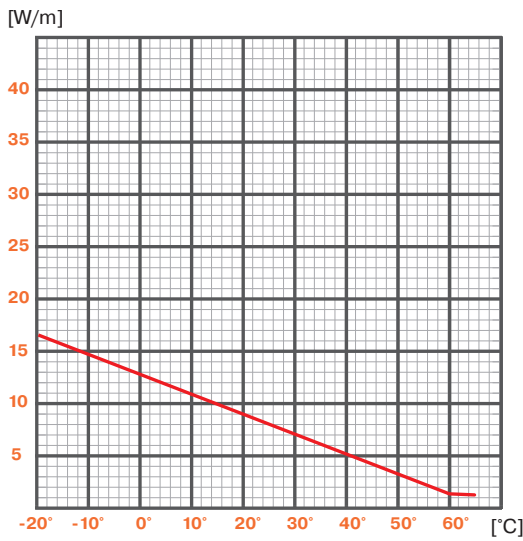

## HCSELF - 11W/M

DESCRIPTION	OUTPUT@10°C	LENGTH
HCSELF, self-regulating heating cable, purple	11 W/m	250m

MAX LENGTHS				
Start temperature	On pipe		In pipe	
	10 A	16 A	10 A	16 A
10 °C	89 m	100 m	52 m	60 m
0 °C	80 m	90 m	48 m	54 m
-20 °C	68 m	79 m	40 m	47 m